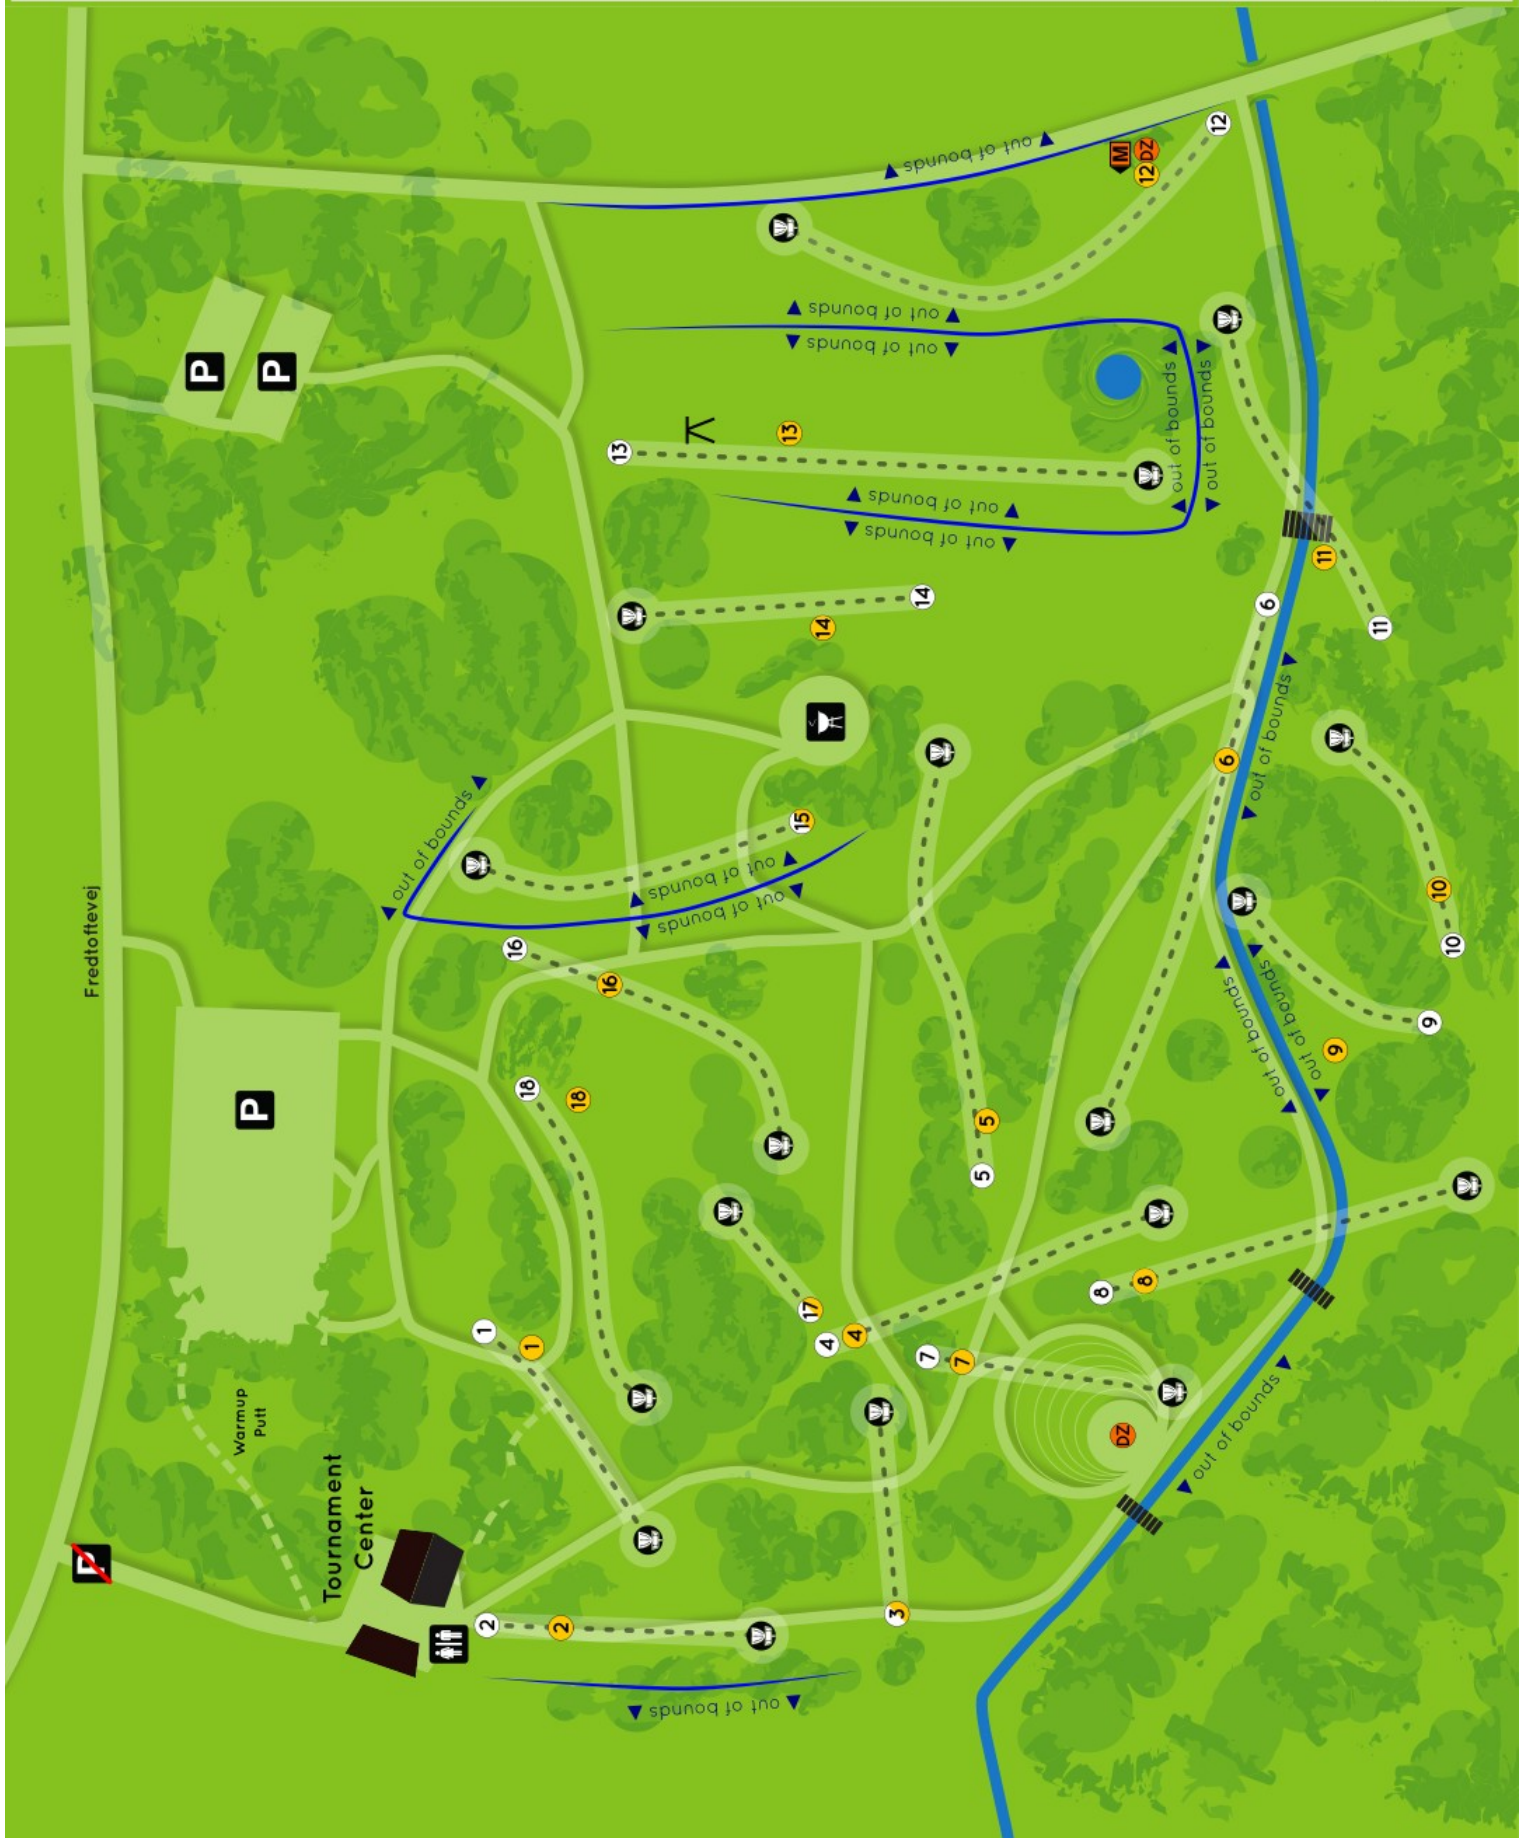

1. **Hole 1** - White, 79 m
     Par 3 - Yellow, 66 m
   - **Hole 2** - White, 73 m
     Par 3 - Yellow, 62 m
   - **Hole 3** - White, 66 m
     Par 3 - Yellow, 66 m
   - **Hole 4** - White, 105 m
     Par 3 - Yellow, 97 m
   - **Hole 5** - White, 148 m
     Par 4 - Yellow, 130 m
   - **Hole 6** - White, 154 m
     Par 4 - Yellow, 132 m
   - **Hole 7** - White, 65 m
     Par 3 - Yellow, 57 m
   - **Hole 8** - White, 116 m
     Par 3 - Yellow, 106 m
   - **Hole 9** - White, 69 m
     Par 3 - Yellow, 59 m
   - **Hole 10** - White, 87 m
     Par 3 - Yellow, 69 m
   - **Hole 11** - White, 120 m
     Par 3 - Yellow, 103 m
   - **Hole 12** - White, 155 m
     Par 4 - Yellow, 135 m
   - **Hole 13** - White, 170 m
     Par 4 - Yellow, 114 m
   - **Hole 14** - White, 82 m
     Par 3 - Yellow, 65 m
   - **Hole 15** - White, 104 m
     Par 3 - Yellow, 104 m
   - **Hole 16** - White, 105 m
     Par 3 - Yellow, 82 m
   - **Hole 17** - White, 50 m
     Par 3 - Yellow, 50 m
   - **Hole 18** - White, 95 m
     Par 3 - Yellow, 91 m
2. **White** - Par 58 - 1879 m
   Yellow - Par 58 - 1588 m